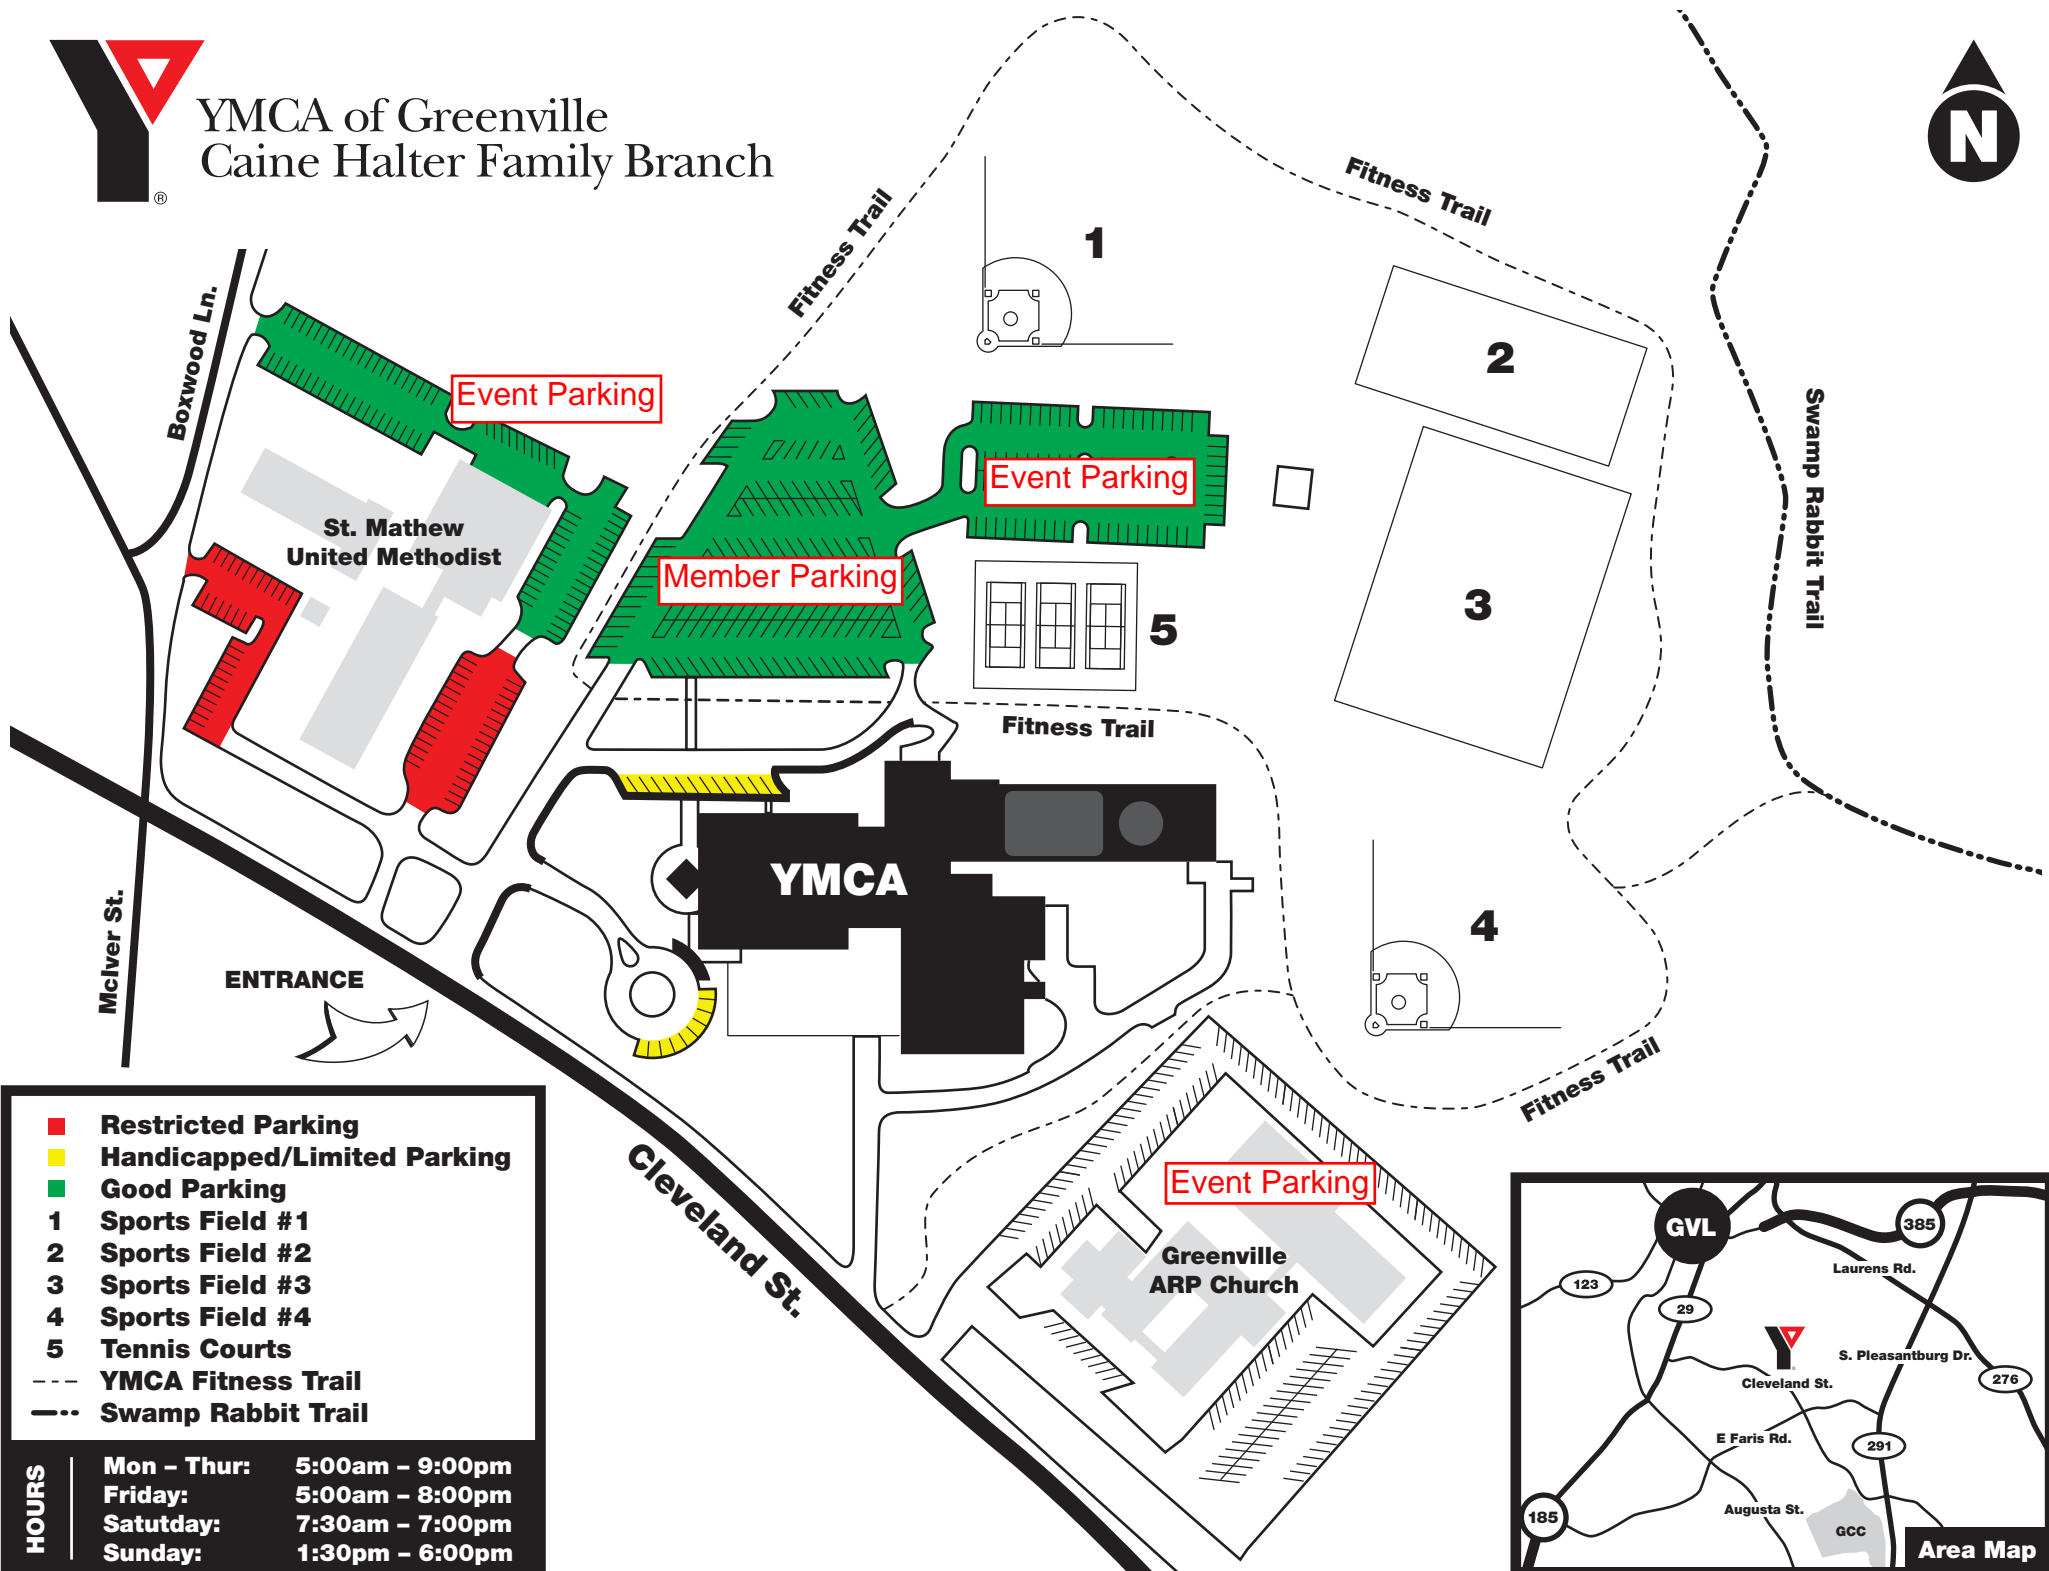

YMCA of Greenville
Caine Halter Family Branch

- **Restricted Parking**
- **Handicapped/Limited Parking**
- **Good Parking**
- 1 Sports Field #1**
- 2 Sports Field #2**
- 3 Sports Field #3**
- 4 Sports Field #4**
- 5 Tennis Courts**
- - - YMCA Fitness Trail**
- · · Swamp Rabbit Trail**

HOURS	Mon - Thur:	5:00am - 9:00pm
	Friday:	5:00am - 8:00pm
	Saturday:	7:30am - 7:00pm
	Sunday:	1:30pm - 6:00pm